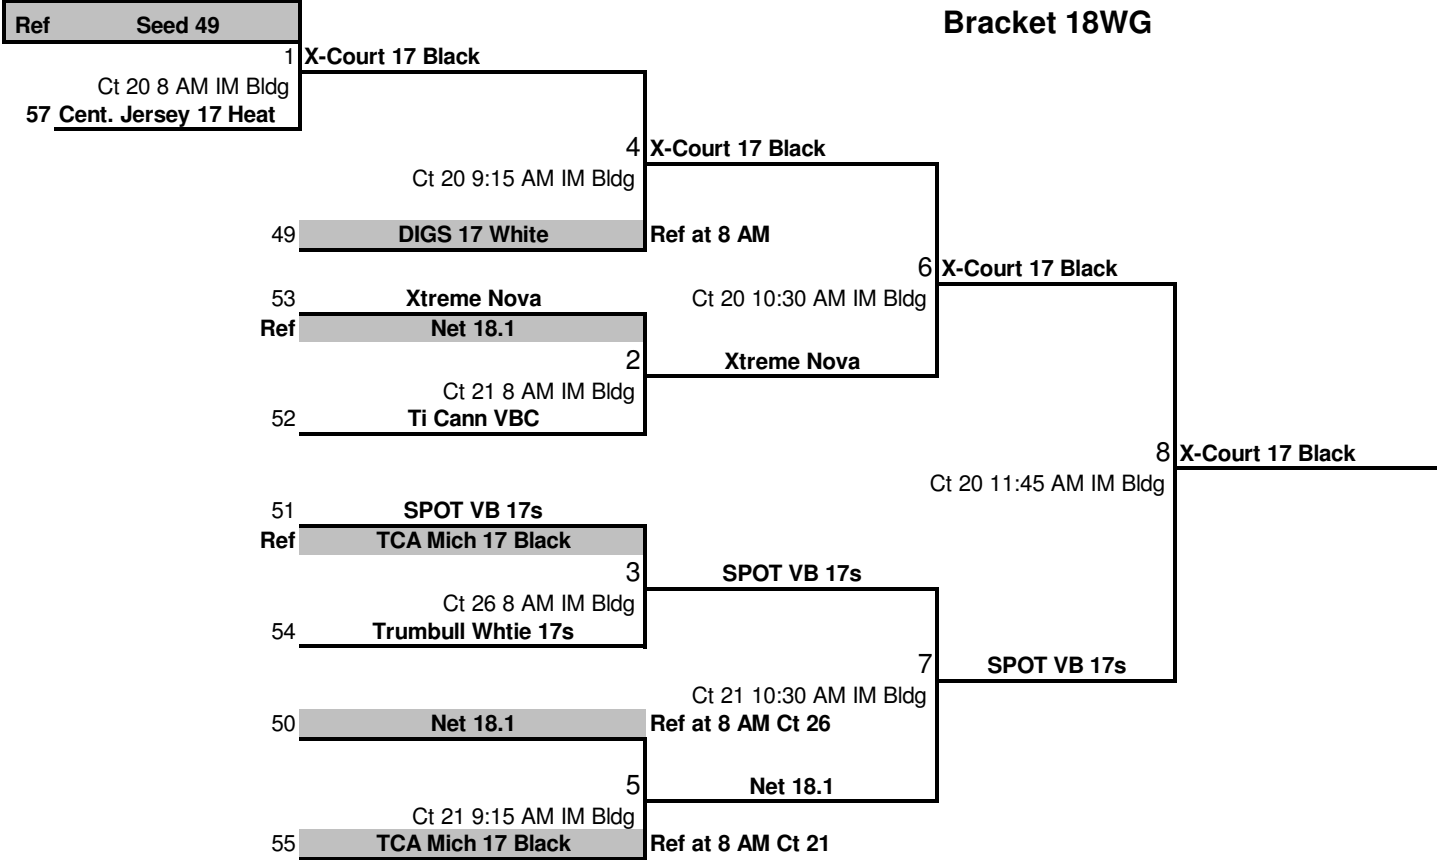

56 X-Court 17 Black

Bracket 18WG

65 Time Out Black Attack 17

Bracket 18WH